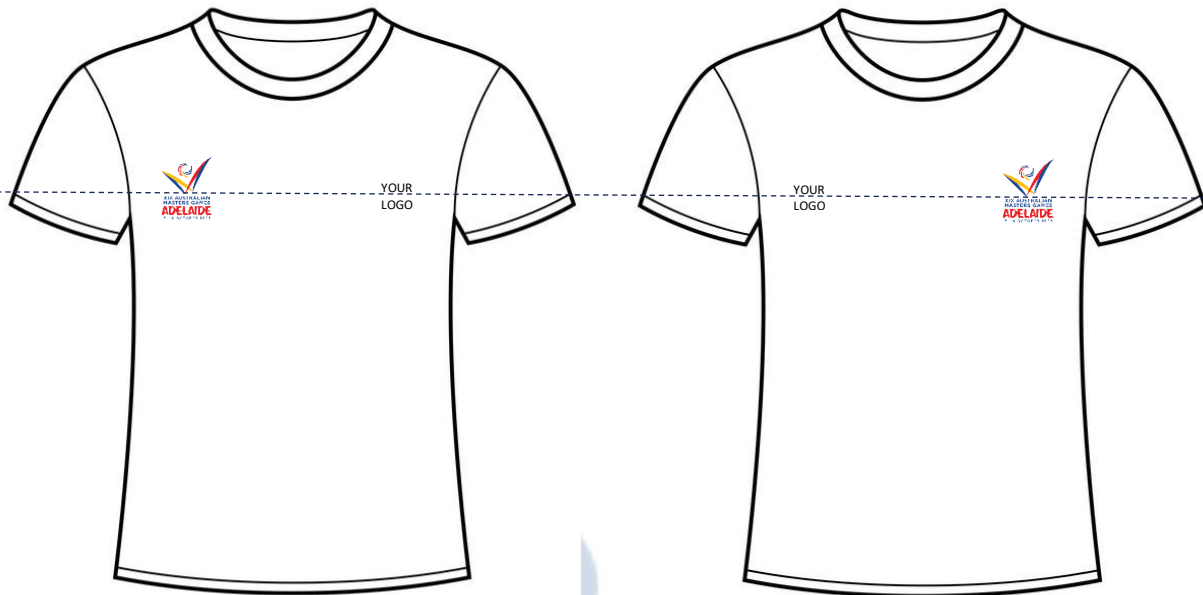

Logo Size

The AMG logo should be a minimum of W 80mm x H 105mm, with the XIX AUSTRALIAN MASTERS GAMES text a minimum of H 5.45mm and the dates (if included) a minimum of H 4.1mm as shown below

XIX AUSTRALIAN
MASTERS GAMES
ADELAIDE
7-14 OCTOBER 2023

Size Guide

150mm

Logo Placement and Alignment

- The AMG logo should be placed on either the left- or right-hand side chest as shown
- The appropriate alignment of your logo is indicated below

Centre
Vertical
Axis